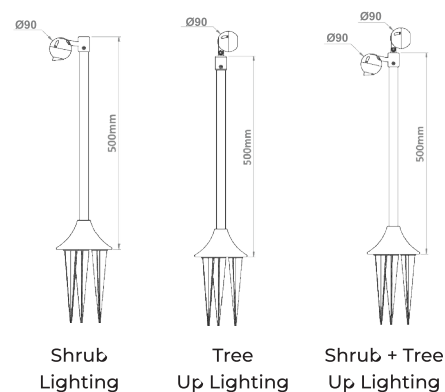

MINI SHRUB LIGHT

The Z Ball Mini shrub light :

- Luminaire housing of Die-Cast Aluminium
- IP66, High Ingress Protection against dust & moisture
- Built quality ensures long and maintenance free service life
- Specially designed to highlight shrubs and ground covers in landscape spaces
- Powerful and precise optics
- Energy-efficient LED with high colour rendering
- Comes with two Z Ball floods as well, for shrubs and tree up-lighting

Aluminium Die-Cast

Types

Spike Mounted

Single Line Diagram

Light Distribution

CRI ≥ 80/90

MINI SHRUB LIGHT

MINI SHRUB LIGHT

Product Order Code	System Power	Dimensions
1507	10W	Dia=90mm, H=500mm

MINI TREE UP LIGHT

Product Order Code	System Power	Dimensions
1508	10W	Dia=90mm, H=500mm

MINI SHRUB + TREE UP LIGHT

Product Order Code	System Power	Dimensions
1509	10W+10W	Dia=90mm, H=500mm